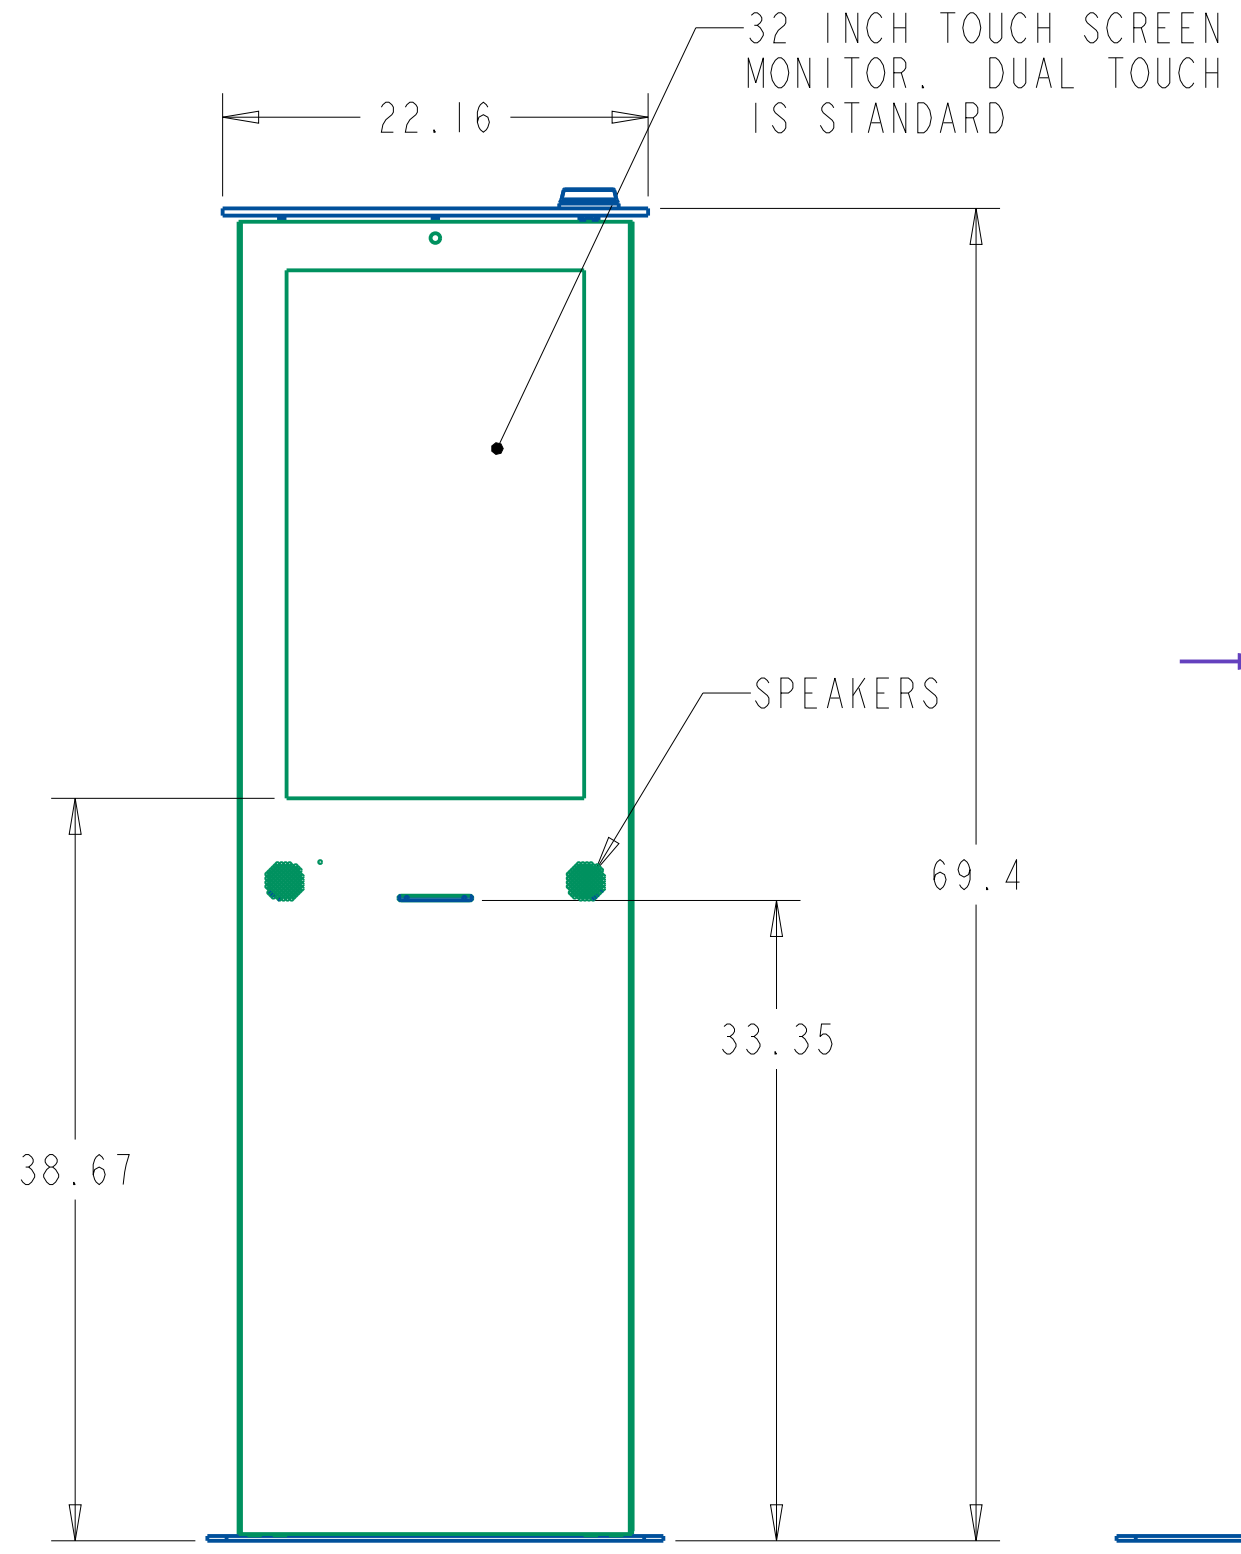

ZONE	LTR	DESCRIPTION	DATE	APPROVED

B

A

FRONT VIEW