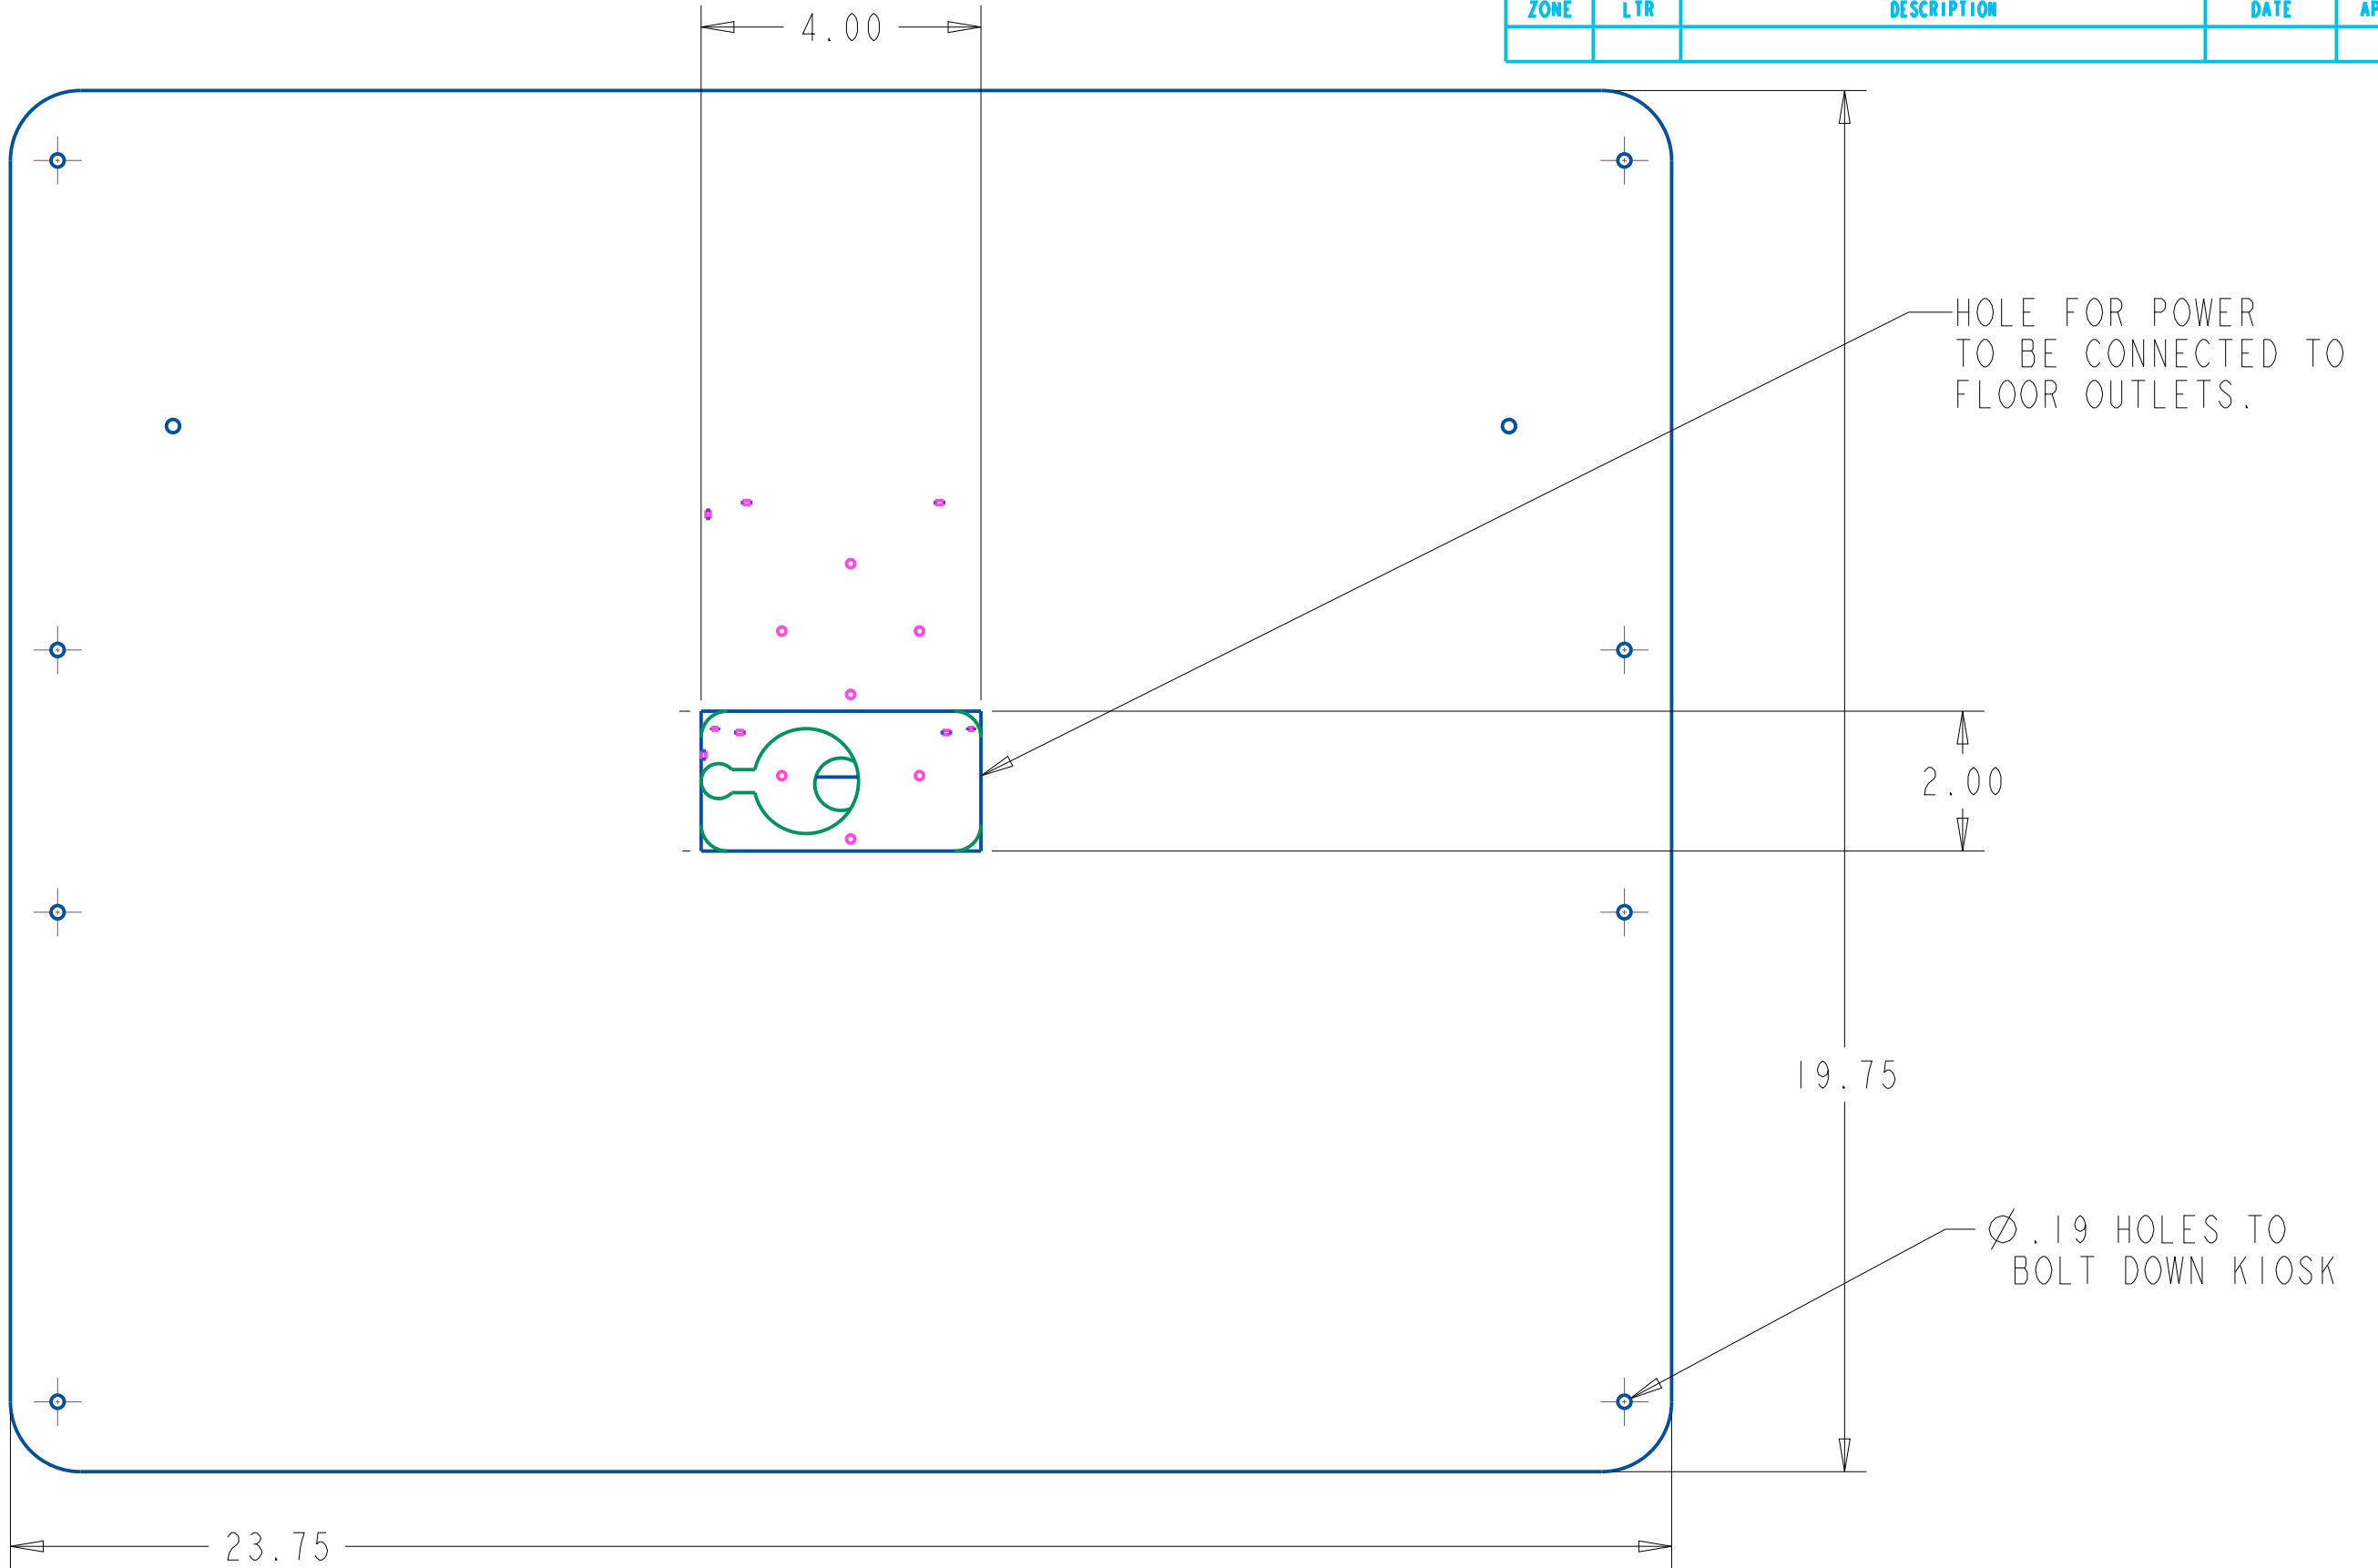

ZONE	LTR	DESCRIPTION	DATE	APPROVED

B

A

SCALE 0.120  
AVAILABLE OPTIONS

THIS DRAWING IS PROPRIETARY AND CONSIDERED CONFIDENTIAL. NO REPRODUCTION MAY BE MADE WITHOUT WRITTEN PERMISSION FROM H32 DESIGN AND DEVELOPMENT LLC. WWW.H32.COM	SIZE: <b>B</b>	DRAWING TITLE: Merchant Max Kiosk	REV: B
	DWG #: H32 - 400 - C	SHEET: 3 OF 4	

ZONE	LTR	DESCRIPTION	DATE	APPROVED

B

A

BOTTOM VIEW

THIS DRAWING IS PROPRIETARY AND CONSIDERED CONFIDENTIAL. NO REPRODUCTION MAY BE MADE WITHOUT WRITTEN PERMISSION FROM H32 DESIGN AND DEVELOPMENT LLC. WWW.H32.COM	SIZE: <b>B</b>	DRAWING TITLE: Merchant Max Kiosk	REV: B
	DWG #: H32 - 400 - C	SHEET: 4 OF 4	