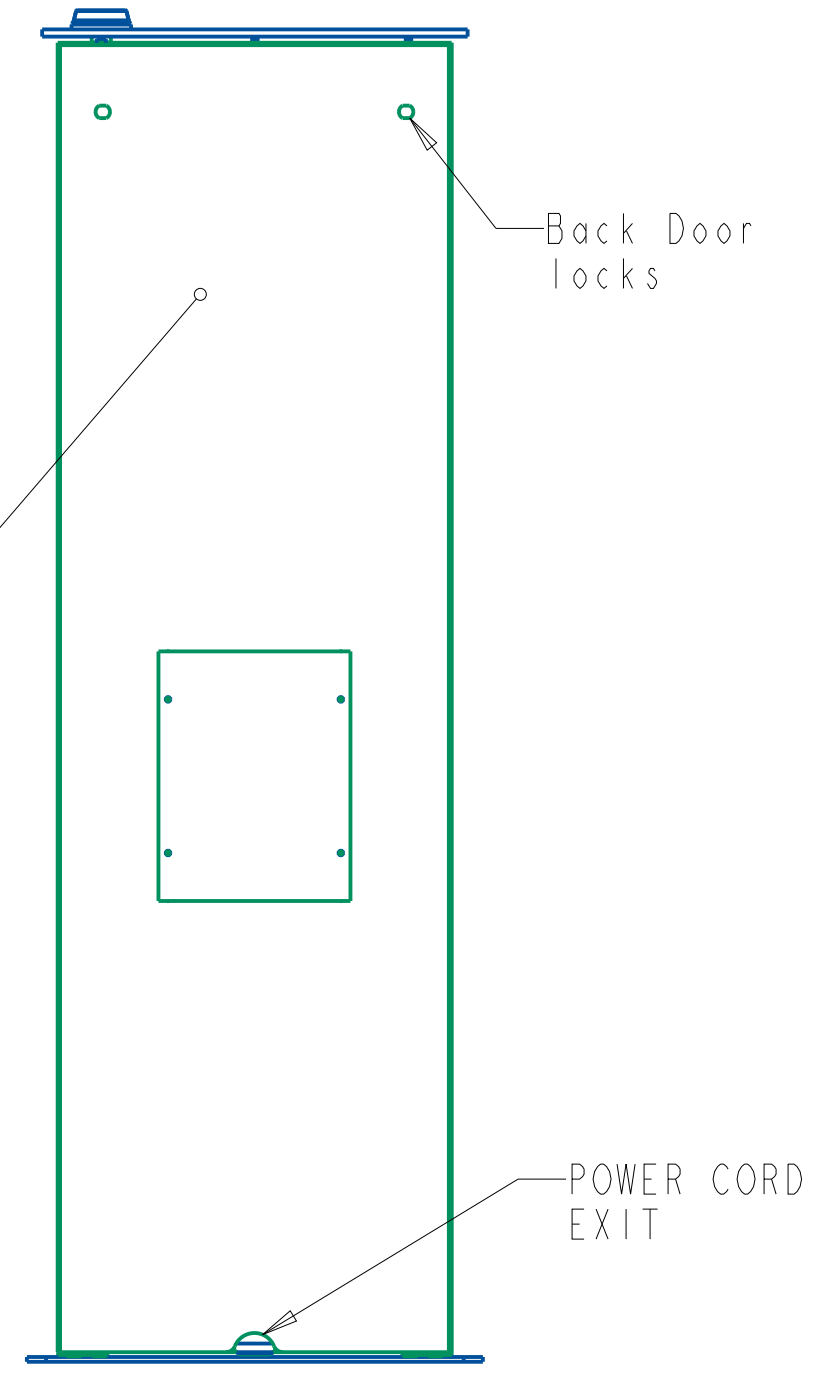

ZONE	LTR	DESCRIPTION	DATE	APPROVED

B

A

FRONT VIEW

SIDE VIEW

BACK VIEW

STANDARD CONFIGURATION

THIS DRAWING IS PROPRIETARY AND CONSIDERED CONFIDENTIAL. NO REPRODUCTION MAY BE MADE WITHOUT WRITTEN PERMISSION FROM H32 DESIGN AND DEVELOPMENT LLC. WWW.H32.COM	SIZE: B	DRAWING TITLE: Merchant Max Kiosk	REV: B
	DWG #: H32 - 400 - C	SHEET: 2 OF 4	

ZONE	LTR	DESCRIPTION	DATE	APPROVED

B

A

SCALE 0.120  
AVAILABLE OPTIONS

THIS DRAWING IS PROPRIETARY AND CONSIDERED CONFIDENTIAL. NO REPRODUCTION MAY BE MADE WITHOUT WRITTEN PERMISSION FROM H32 DESIGN AND DEVELOPMENT LLC. WWW.H32.COM	SIZE: <b>B</b>	DRAWING TITLE: Merchant Max Kiosk	REV: B
	DWG #: H32 - 400 - C	SHEET: 3 OF 4	