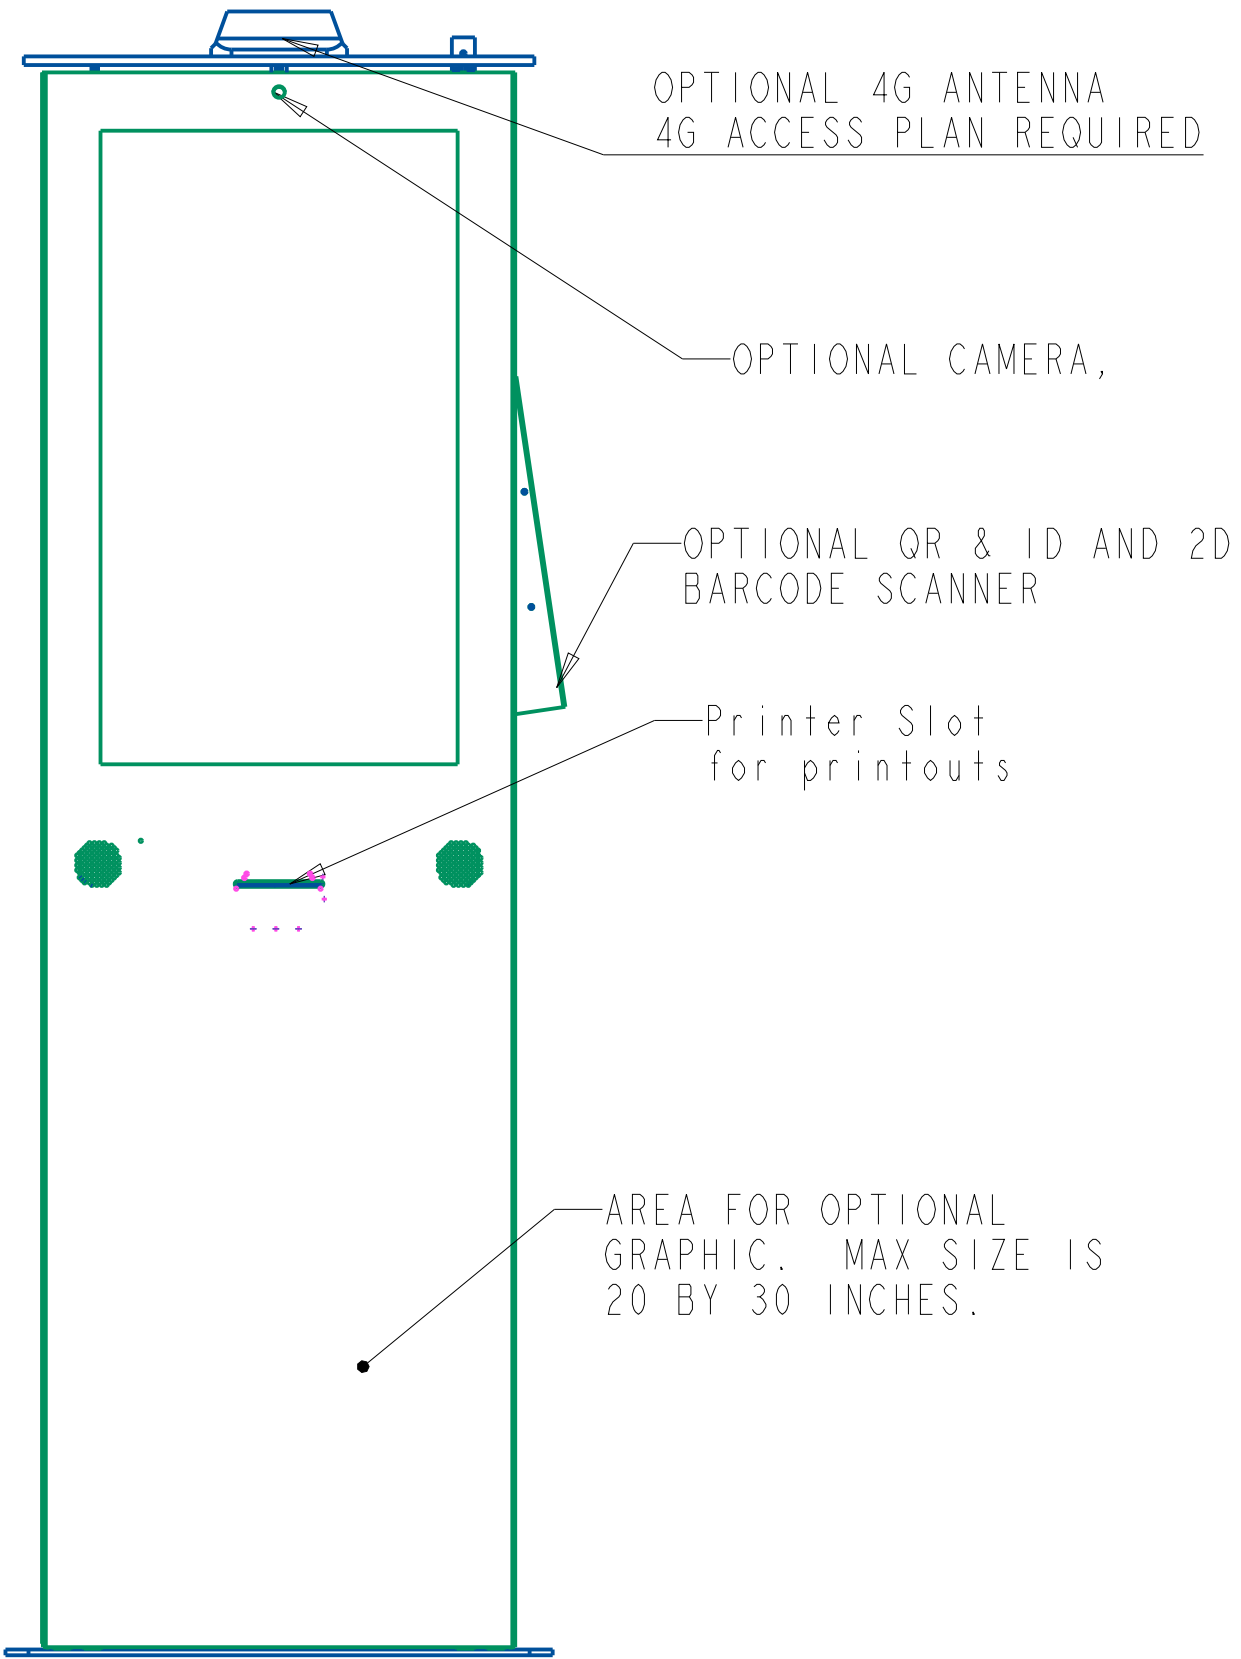

ZONE	LTR	DESCRIPTION	DATE	APPROVED

SCALE 0.120

MERCHANT MAX STANDARD

NOTES

1. THIS IS A CUSTOMER DRAWING FOR THE MERCHANT MAX H32 - 400 - 100. DO NOT REFERENCE FOR MANUFACTURING.
2. THIS IS A ENGINEERING MODEL OF THE MERCHANT MAX KIOSK ALL FEATUERS ARE SHOWN. MANY FEATURES SHOWN ARE FOR MANUFACTURING ONLY.
3. THIS DRAWING IS TO COMMUNICATE TO CUSTOMERS THE SIZE OF THE 32-MONO KIOSK FOR GRAPHICAL LAMINATES, MOUNTING POINTS, OPTIONS AND SIZES.

ZONE	LTR	DESCRIPTION	DATE	APPROVED

B

A

FRONT VIEW

SIDE VIEW

BACK VIEW

STANDARD CONFIGURATION

THIS DRAWING IS PROPRIETARY AND CONSIDERED CONFIDENTIAL. NO REPRODUCTION MAY BE MADE WITHOUT WRITTEN PERMISSION FROM H32 DESIGN AND DEVELOPMENT LLC. WWW.H32.COM	SIZE: B	DRAWING TITLE: Merchant Max Kiosk	REV: B
	DWG #: H32 - 400 - C	SHEET: 2 OF 4	

ZONE	LTR	DESCRIPTION	DATE	APPROVED

B

A

SCALE 0.120  
AVAILABLE OPTIONS

THIS DRAWING IS PROPRIETARY AND CONSIDERED CONFIDENTIAL. NO REPRODUCTION MAY BE MADE WITHOUT WRITTEN PERMISSION FROM H32 DESIGN AND DEVELOPMENT LLC. WWW.H32.COM	SIZE: <b>B</b>	DRAWING TITLE: Merchant Max Kiosk	REV: B
	DWG #: H32 - 400 - C	SHEET: 3 OF 4	

ZONE	LTR	DESCRIPTION	DATE	APPROVED

B

A

BOTTOM VIEW

THIS DRAWING IS PROPRIETARY AND CONSIDERED CONFIDENTIAL. NO REPRODUCTION MAY BE MADE WITHOUT WRITTEN PERMISSION FROM H32 DESIGN AND DEVELOPMENT LLC. WWW.H32.COM	SIZE: <b>B</b>	DRAWING TITLE: Merchant Max Kiosk	REV: B
	DWG #: H32 - 400 - C	SHEET: 4 OF 4	