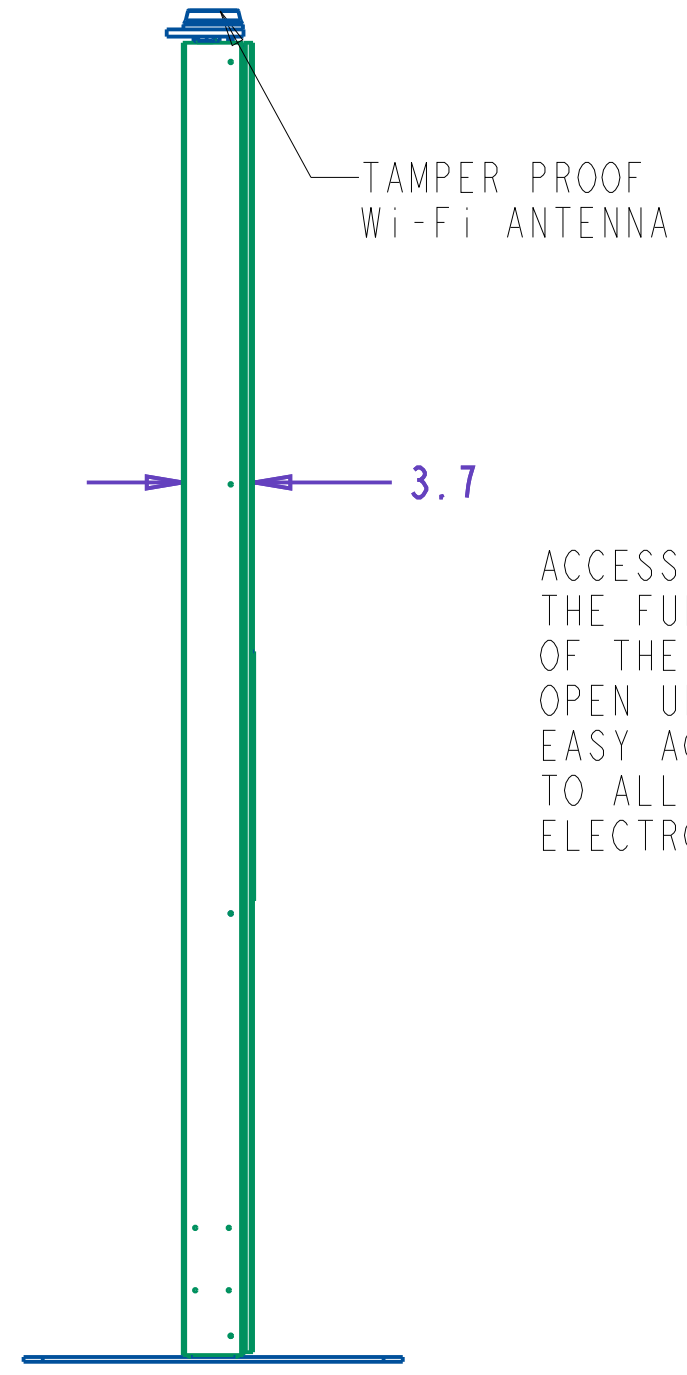

<p><b>DO NOT SCALE FROM PRINT!</b></p> <p>INSPECTION</p> <p>PART STATUS:</p>		<p>DWG INTERPRETATION: ASME Y14.5M-1994</p> <p>UNLESS OTHERWISE SPECIFIED:</p> <p>DIMENSIONS IN: INCHES</p> <p>TOTAL ROUND: .005/INCH</p> <p>PERPENDICULARITY: .005/INCH</p> <p>EDGE BREAKS: .005-.015</p> <p>FILLET RADIUS: ±.010 MAX</p> <p>ANGLES: 125°</p> <p>SURFACE ROUGHNESS: <math>\sqrt{125}</math></p>		<p>H32 DESIGN AND DEVELOPMENT LLC, 603-865-1000</p> <p>PO BOX 234, WILMOT NH 03287, <a href="http://www.H32.com">www.H32.com</a></p> <p>Advanced kiosks is a dba of H32</p>	
		<p>LEGEND:</p> <p>CRITICAL DIMENSION</p> <p>MAJOR DIMENSION</p> <p>MINOR DIMENSION</p>		<p>TOLERANCES:</p> <p>XX.X ±.02</p> <p>XX.XX ±.010</p> <p>XX.XXX ±.005</p>	
<p>THIS DRAWING IS PROPRIETARY AND CONSIDERED CONFIDENTIAL. NO REPRODUCTION MAY BE MADE WITHOUT WRITTEN PERMISSION FROM H32 DESIGN AND DEVELOPMENT LLC.</p>		<p>THIRD ANGLE PROJECTION</p>		<p>TITLE:</p> <p>Merchant Max Kiosk</p>	
<p>SIZE: D</p>		<p>DRAWING NUMBER: H32 - 400 - C</p>		<p>REV: A</p>	
<p>SCALE:</p>		<p>SHEET: 1 OF 4</p>		<p> </p>	

ZONE	LTR	DESCRIPTION	DATE	APPROVED

B

A

FRONT VIEW

SIDE VIEW

BACK VIEW

STANDARD CONFIGURATION

THIS DRAWING IS PROPRIETARY AND CONSIDERED CONFIDENTIAL. NO REPRODUCTION MAY BE MADE WITHOUT WRITTEN PERMISSION FROM H32 DESIGN AND DEVELOPMENT LLC. WWW.H32.COM	SIZE: B	DRAWING TITLE: Merchant Max Kiosk	REV: B
	DWG #: H32 - 400 - C	SHEET: 2 OF 4	

ZONE	LTR	DESCRIPTION	DATE	APPROVED

B

A

SCALE 0.120  
AVAILABLE OPTIONS

THIS DRAWING IS PROPRIETARY AND CONSIDERED CONFIDENTIAL. NO REPRODUCTION MAY BE MADE WITHOUT WRITTEN PERMISSION FROM H32 DESIGN AND DEVELOPMENT LLC. WWW.H32.COM	SIZE: <b>B</b>	DRAWING TITLE: Merchant Max Kiosk	REV: B
	DWG #: H32 - 400 - C	SHEET: 3 OF 4	