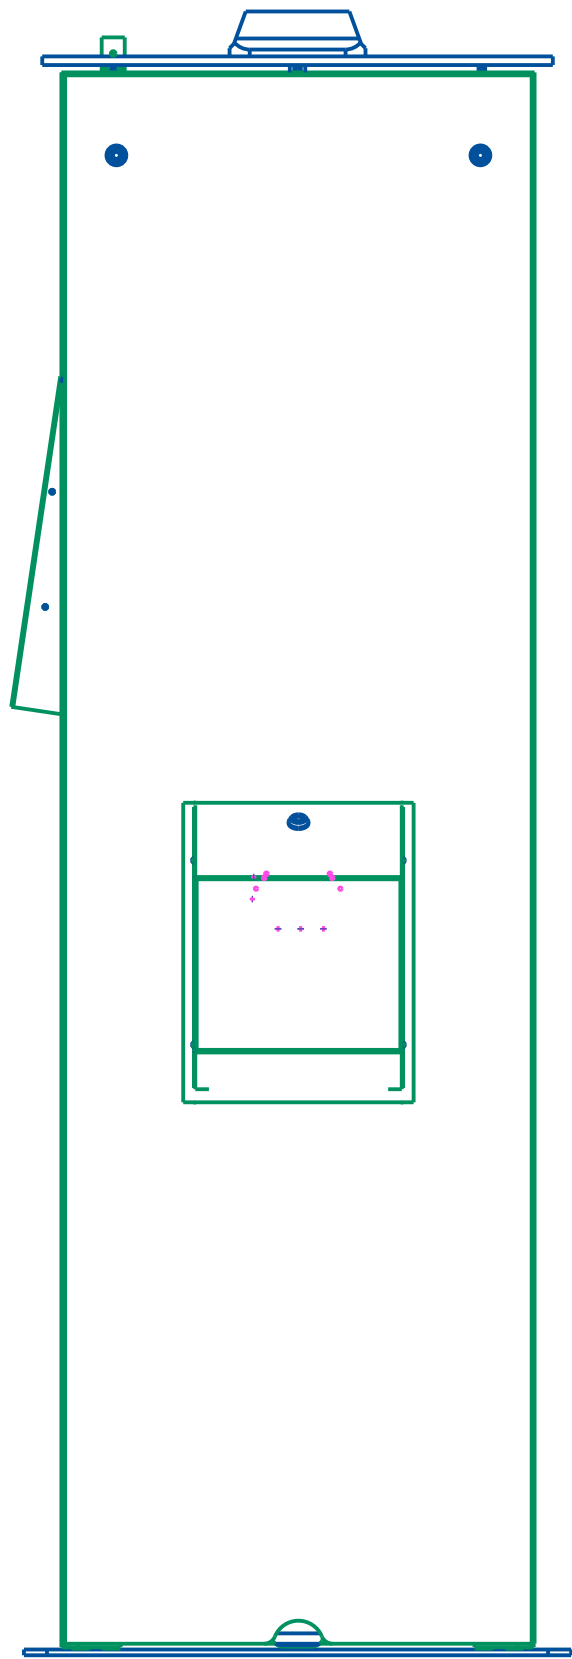

ZONE	LTR	DESCRIPTION	DATE	APPROVED

SCALE 0.120

MERCHANT MAX STANDARD

NOTES

1. THIS IS A CUSTOMER DRAWING FOR THE MERCHANT MAX H32 - 400 - 100. DO NOT REFERENCE FOR MANUFACTURING.
2. THIS IS A ENGINEERING MODEL OF THE MERCHANT MAX KIOSK ALL FEATUERS ARE SHOWN. MANY FEATURES SHOWN ARE FOR MANUFACTURING ONLY.
3. THIS DRAWING IS TO COMMUNICATE TO CUSTOMERS THE SIZE OF THE 32-MONO KIOSK FOR GRAPHICAL LAMINATES, MOUNTING POINTS, OPTIONS AND SIZES.

ZONE	LTR	DESCRIPTION	DATE	APPROVED

B

A

FRONT VIEW

SIDE VIEW

BACK VIEW

STANDARD CONFIGURATION

THIS DRAWING IS PROPRIETARY AND CONSIDERED CONFIDENTIAL. NO REPRODUCTION MAY BE MADE WITHOUT WRITTEN PERMISSION FROM H32 DESIGN AND DEVELOPMENT LLC. WWW.H32.COM	SIZE: B	DRAWING TITLE: Merchant Max Kiosk	REV: B
	DWG #: H32 - 400 - C	SHEET: 2 OF 4	

ZONE	LTR	DESCRIPTION	DATE	APPROVED

B

A

SCALE 0.120  
AVAILABLE OPTIONS

THIS DRAWING IS PROPRIETARY AND CONSIDERED CONFIDENTIAL. NO REPRODUCTION MAY BE MADE WITHOUT WRITTEN PERMISSION FROM H32 DESIGN AND DEVELOPMENT LLC. WWW.H32.COM	SIZE: <b>B</b>	DRAWING TITLE: Merchant Max Kiosk	REV: B
	DWG #: H32 - 400 - C	SHEET: 3 OF 4	