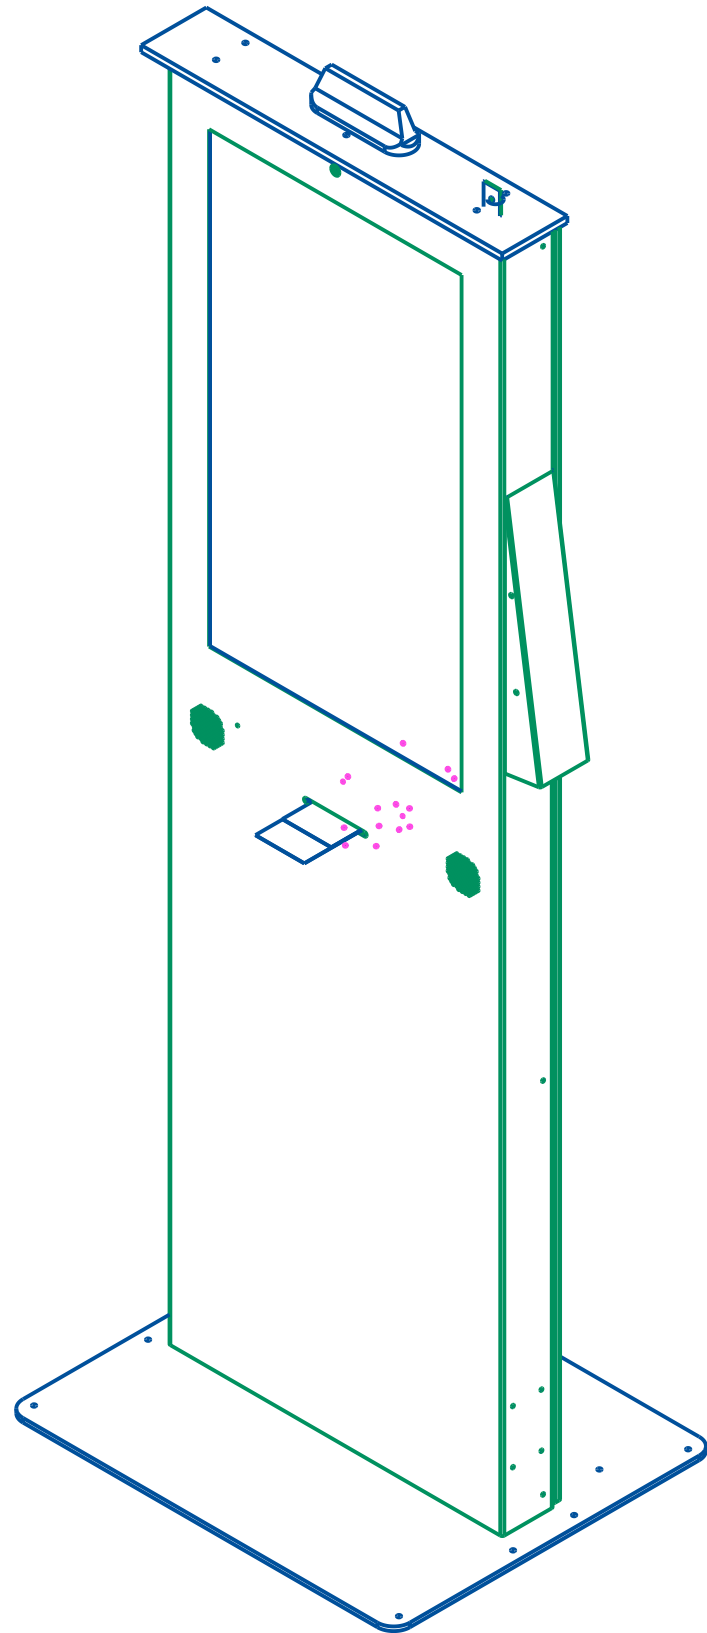

ZONE	LTR	DESCRIPTION	DATE	APPROVED

SCALE 0.120

MERCHANT MAX STANDARD

NOTES

1. THIS IS A CUSTOMER DRAWING FOR THE MERCHANT MAX H32 - 400 - 100. DO NOT REFERENCE FOR MANUFACTURING.
2. THIS IS A ENGINEERING MODEL OF THE MERCHANT MAX KIOSK ALL FEATUERS ARE SHOWN. MANY FEATURES SHOWN ARE FOR MANUFACTURING ONLY.
3. THIS DRAWING IS TO COMMUNICATE TO CUSTOMERS THE SIZE OF THE 32-MONO KIOSK FOR GRAPHICAL LAMINATES, MOUNTING POINTS, OPTIONS AND SIZES.

<p><b>DO NOT SCALE FROM PRINT!</b></p> <p>INSPECTION</p> <p>PART STATUS:</p>		<p>DWG INTERPRETATION: ASME Y14.5M-1994</p> <p>UNLESS OTHERWISE SPECIFIED:</p> <p>DIMENSIONS IN: INCHES</p> <p>TOTAL ROUND: .005/INCH</p> <p>PERPENDICULARITY: .005/INCH</p> <p>EDGE BREAKS: .005-.015</p> <p>FILLET RADIUS: ±.010 MAX</p> <p>ANGLES: 125°</p> <p>SURFACE ROUGHNESS: <math>\sqrt{125}</math></p>		<p>H32 DESIGN AND DEVELOPMENT LLC, 603-865-1000</p> <p>PO BOX 234, WILMOT NH 03287, <a href="http://www.H32.com">www.H32.com</a></p> <p>Advanced kiosks is a dba of H32</p>	
		<p>LEGEND:</p> <p>CRITICAL DIMENSION</p> <p>MAJOR DIMENSION</p> <p>MINOR DIMENSION</p>		<p>TOLERANCES:</p> <p>XX.X ±.02</p> <p>XX.XX ±.010</p> <p>XX.XXX ±.005</p>	
<p>THIS DRAWING IS PROPRIETARY AND CONSIDERED CONFIDENTIAL. NO REPRODUCTION MAY BE MADE WITHOUT WRITTEN PERMISSION FROM H32 DESIGN AND DEVELOPMENT LLC.</p>		<p>THIRD ANGLE PROJECTION</p>		<p>TITLE:</p> <p>Merchant Max Kiosk</p>	
<p>SIZE: D</p>		<p>DRAWING NUMBER: H32 - 400 - C</p>		<p>REV: A</p>	
<p>SCALE:</p>		<p>SHEET: 1 OF 4</p>		<p> </p>	

ZONE	LTR	DESCRIPTION	DATE	APPROVED

B

A

FRONT VIEW

SIDE VIEW

BACK VIEW

STANDARD CONFIGURATION

THIS DRAWING IS PROPRIETARY AND CONSIDERED CONFIDENTIAL. NO REPRODUCTION MAY BE MADE WITHOUT WRITTEN PERMISSION FROM H32 DESIGN AND DEVELOPMENT LLC. WWW.H32.COM	SIZE: B	DRAWING TITLE: Merchant Max Kiosk	REV: B
	DWG #: H32 - 400 - C	SHEET: 2 OF 4	