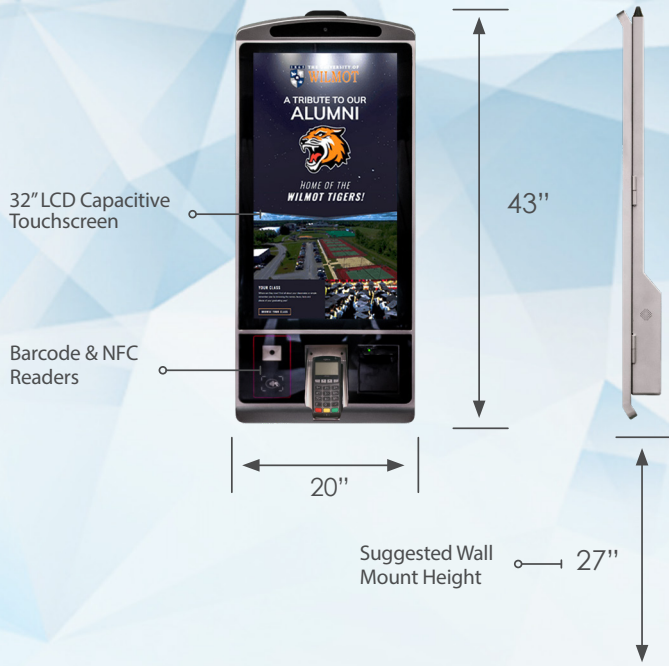

MULTIPURPOSE KIOSK

32" LCD Capacitive Touchscreen

Flexible and Elegant

Wall Mounted or Standing with Base

Thermal Receipt Printer

Built-In Camera

Barcode & NFC Readers

1 YEAR WARRANTY INCLUDED

INCLUDED OPTIONS

- 32" LCD Capacitive Touchscreen
- Steel Enclosure w/Powder Coat
- Thermal Receipt Printer
- WiFi / Ethernet Connectivity
- Near Field Communication Reader
- Barcode Reader
- Built-In Camera
- Keyed Access Panel
- Internal Amplified Stereo Speakers
- Either Wall Mounted or Mounted on Pedestal with Base
- Easy Set Up Manuals
- Windows 10 Professional

KIOSK PHYSICAL SPECIFICATIONS

Weight (lbs.)	Dims (L x W x H) Inches (Standing w/Base)	Dims (L x W x H) Inches (Wall-Mounted)	Voltage Input Range	Watts @ 110VAC
92 lbs.	16"L X 20"W X 70"H	4"L X 20"W X 43"H	100-240VAC	47.3W